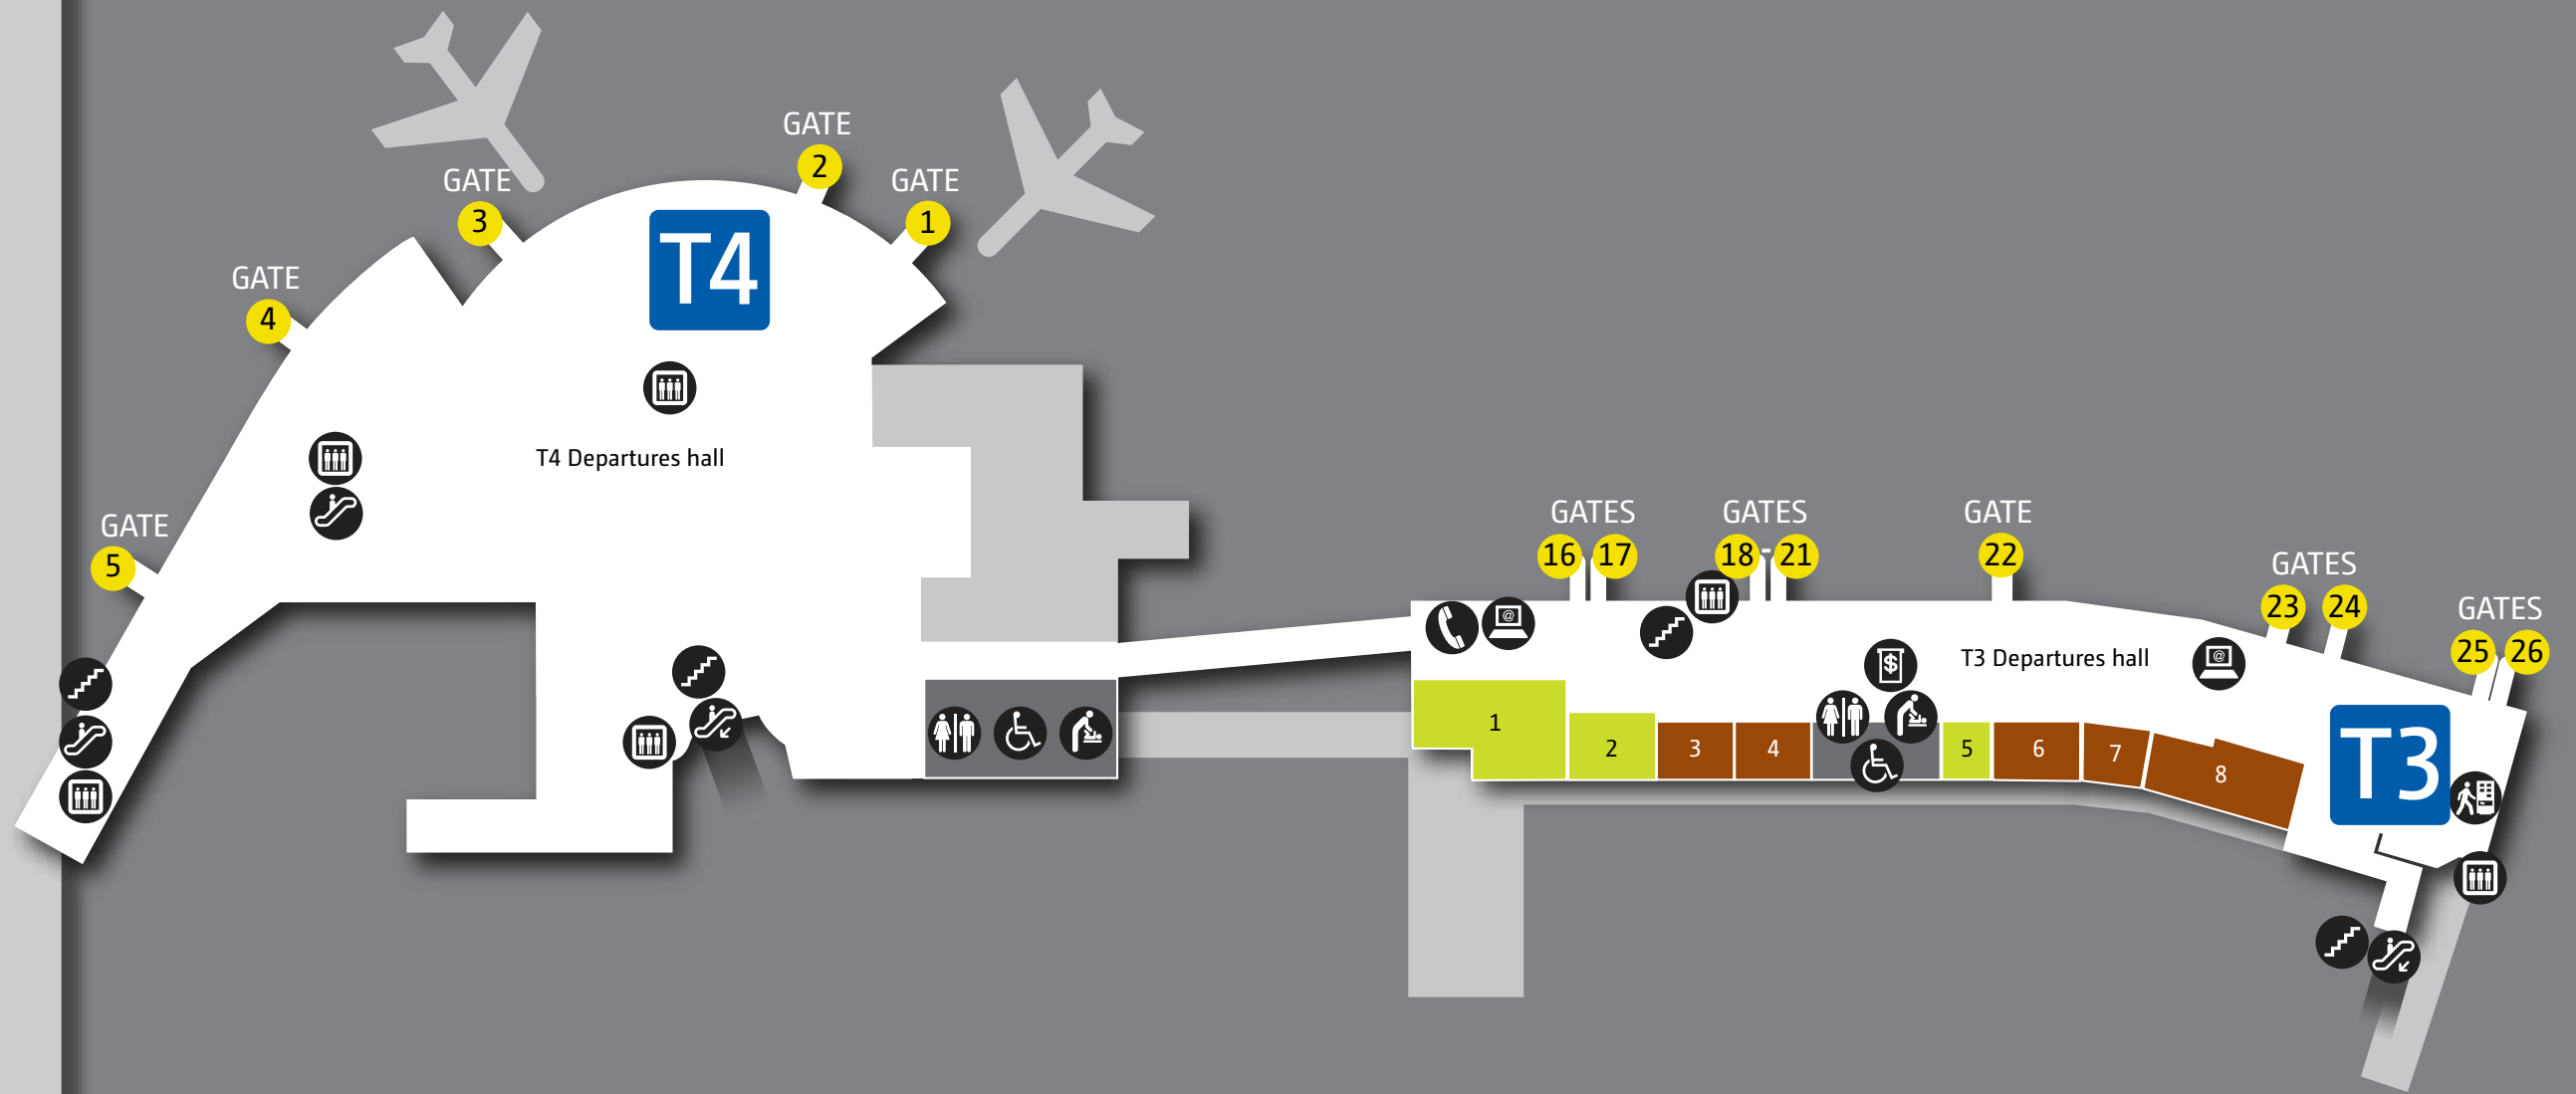

T3 & T4 Domestic Terminals Car park locations

KEY

- Long term car park bus route & bus stops
- Services depart approximately every 10 minutes from the bus lane to Long term car parks A, B, C & D

- Parking entry
- ACROD parking bays
- Terminal 3
- Terminal 4

- FASTtrack**
BUSINESS PARKING
- SHORTterm**
PARKING
- LONGterm**
PARKING
- PARK&wait**
- REGIONAL**
TERMINALS PARKING

GROUND FLOOR

DOMESTIC TERMINALS T3 & T4

-  Information
-  Toilet
-  Accessible toilet
-  Parenting room
-  Medical
-  Telephone
-  Elevator
-  Escalator
-  Stairs
-  ATM
-  Baggage weighing
-  Baggage claim
-  Trolley
-  Greeting point
-  Smoking area
-  Taxi
-  Bus
-  Vending machine
-  Check-in kiosk
-  Passenger screening area
-  Airline lounges

LEVEL ONE

DOMESTIC TERMINALS T3 & T4

-  Toilet
-  Accessible toilet
-  Parenting room
-  Internet
-  Telephone
-  Elevator
-  Escalator
-  Stairs
-  ATM
-  Vending machine

SHOPS & SERVICES	
Relay.....	1
Australian Way.....	2
Beachculture.....	5

FOOD & BEVERAGE	
New Orbit Inn.....	3
Fresh Connections.....	4
Sumo Salad.....	6
Red Rooster.....	7
Hudsons Coffee.....	8