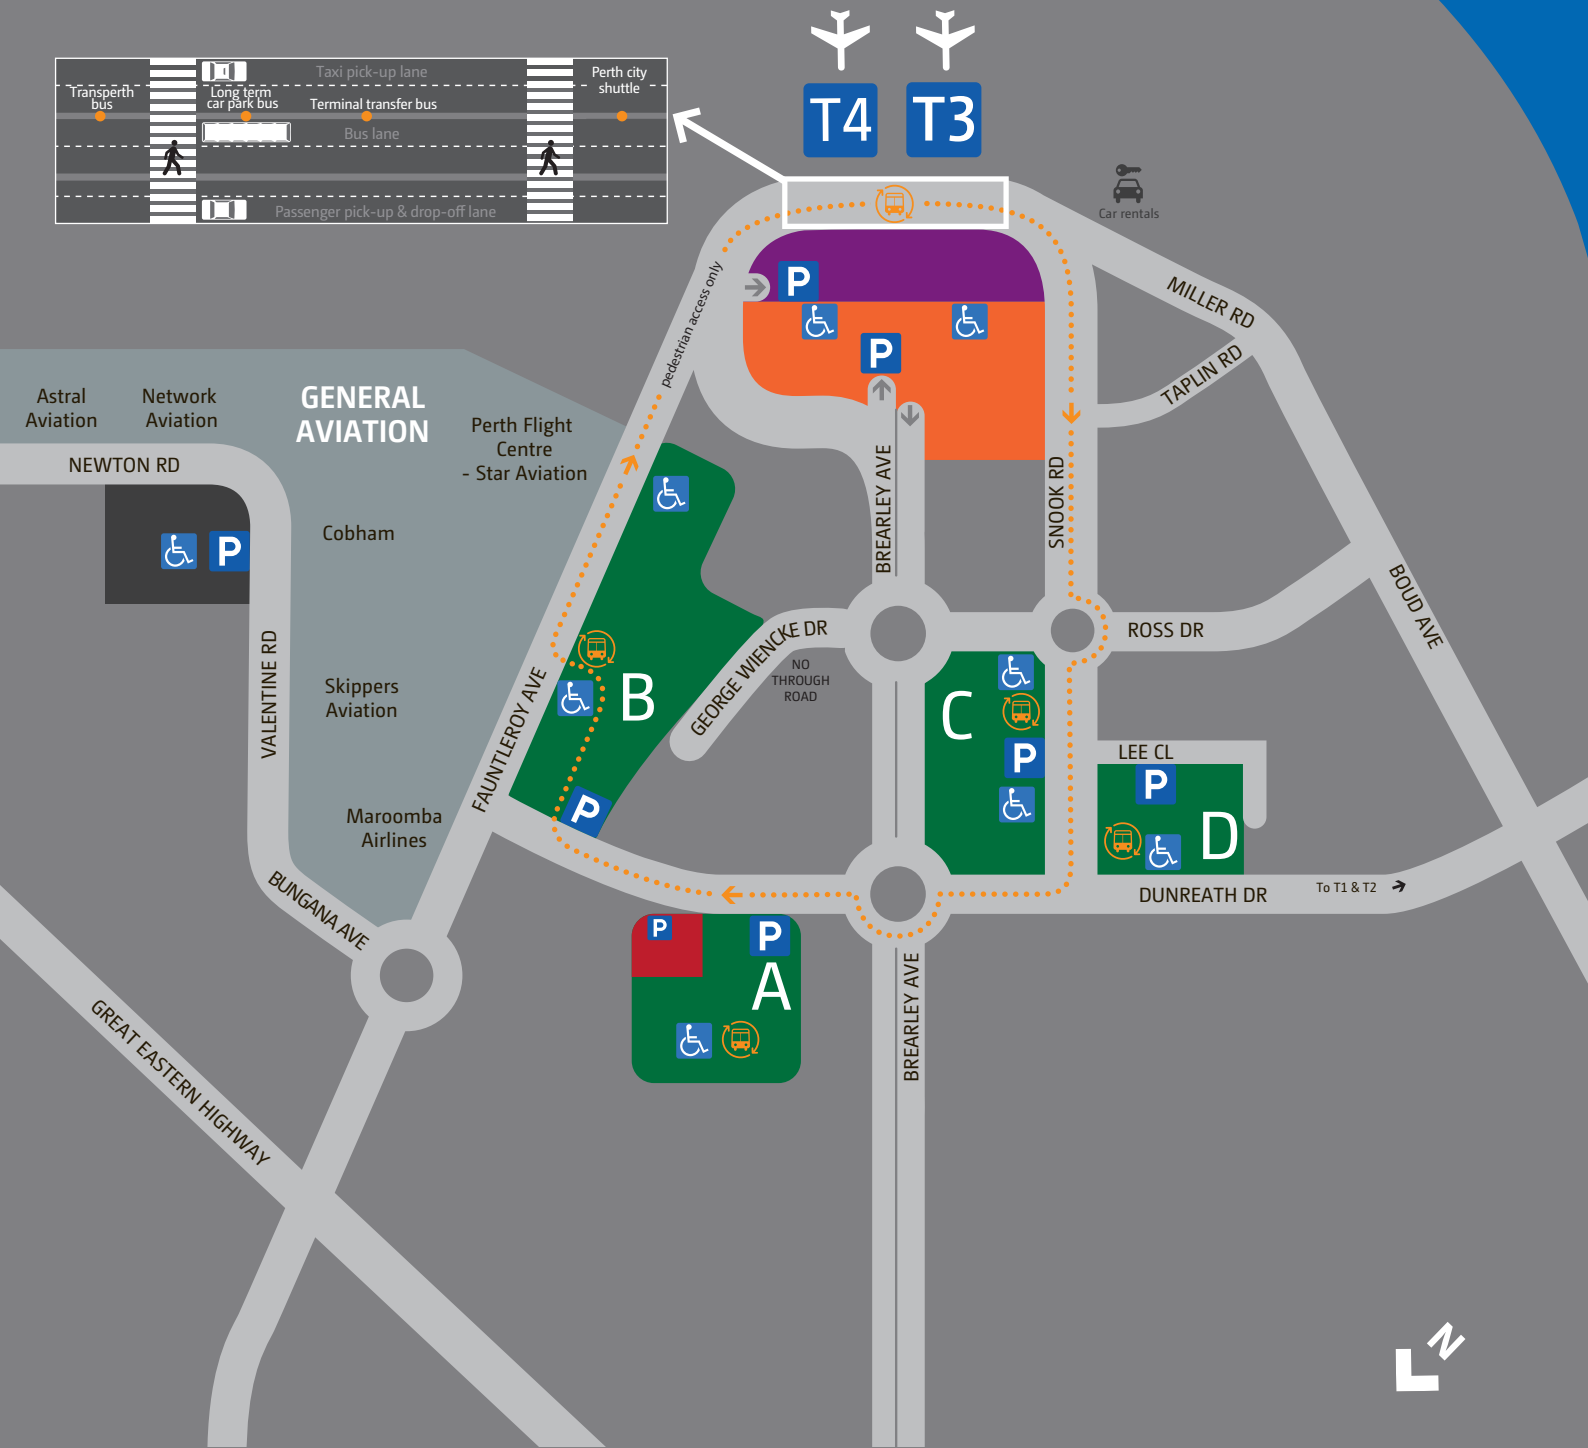

T3 & T4 Domestic Terminals Car park locations

KEY

- Long term car park bus route & bus stops
- Services depart approximately every 10 minutes from the bus lane to Long term car parks A, B, C & D

- Parking entry
- ACROD parking bays
- Terminal 3
- Terminal 4

- FASTtrack**
BUSINESS PARKING
- SHORTterm**
PARKING
- LONGterm**
PARKING
- PARK&wait**
- REGIONAL**
TERMINALS PARKING

GROUND FLOOR

DOMESTIC TERMINALS T3 & T4

-  Information
-  Toilet
-  Accessible toilet
-  Parenting room
-  Medical
-  Telephone
-  Elevator
-  Escalator
-  Stairs
-  ATM
-  Baggage weighing
-  Baggage claim
-  Trolley
-  Greeting point
-  Smoking area
-  Taxi
-  Bus
-  Vending machine
-  Check-in kiosk
-  Passenger screening area
-  Airline lounges

LEVEL ONE

DOMESTIC TERMINALS T3 & T4

-  Toilet
-  Accessible toilet
-  Parenting room
-  Internet
-  Telephone
-  Elevator
-  Escalator
-  Stairs
-  ATM
-  Vending machine

SHOPS & SERVICES	
Relay.....	1
Australian Way.....	2
Beachculture.....	5

FOOD & BEVERAGE	
New Orbit Inn.....	3
Fresh Connections.....	4
Sumo Salad.....	6
Red Rooster.....	7
Hudsons Coffee.....	8