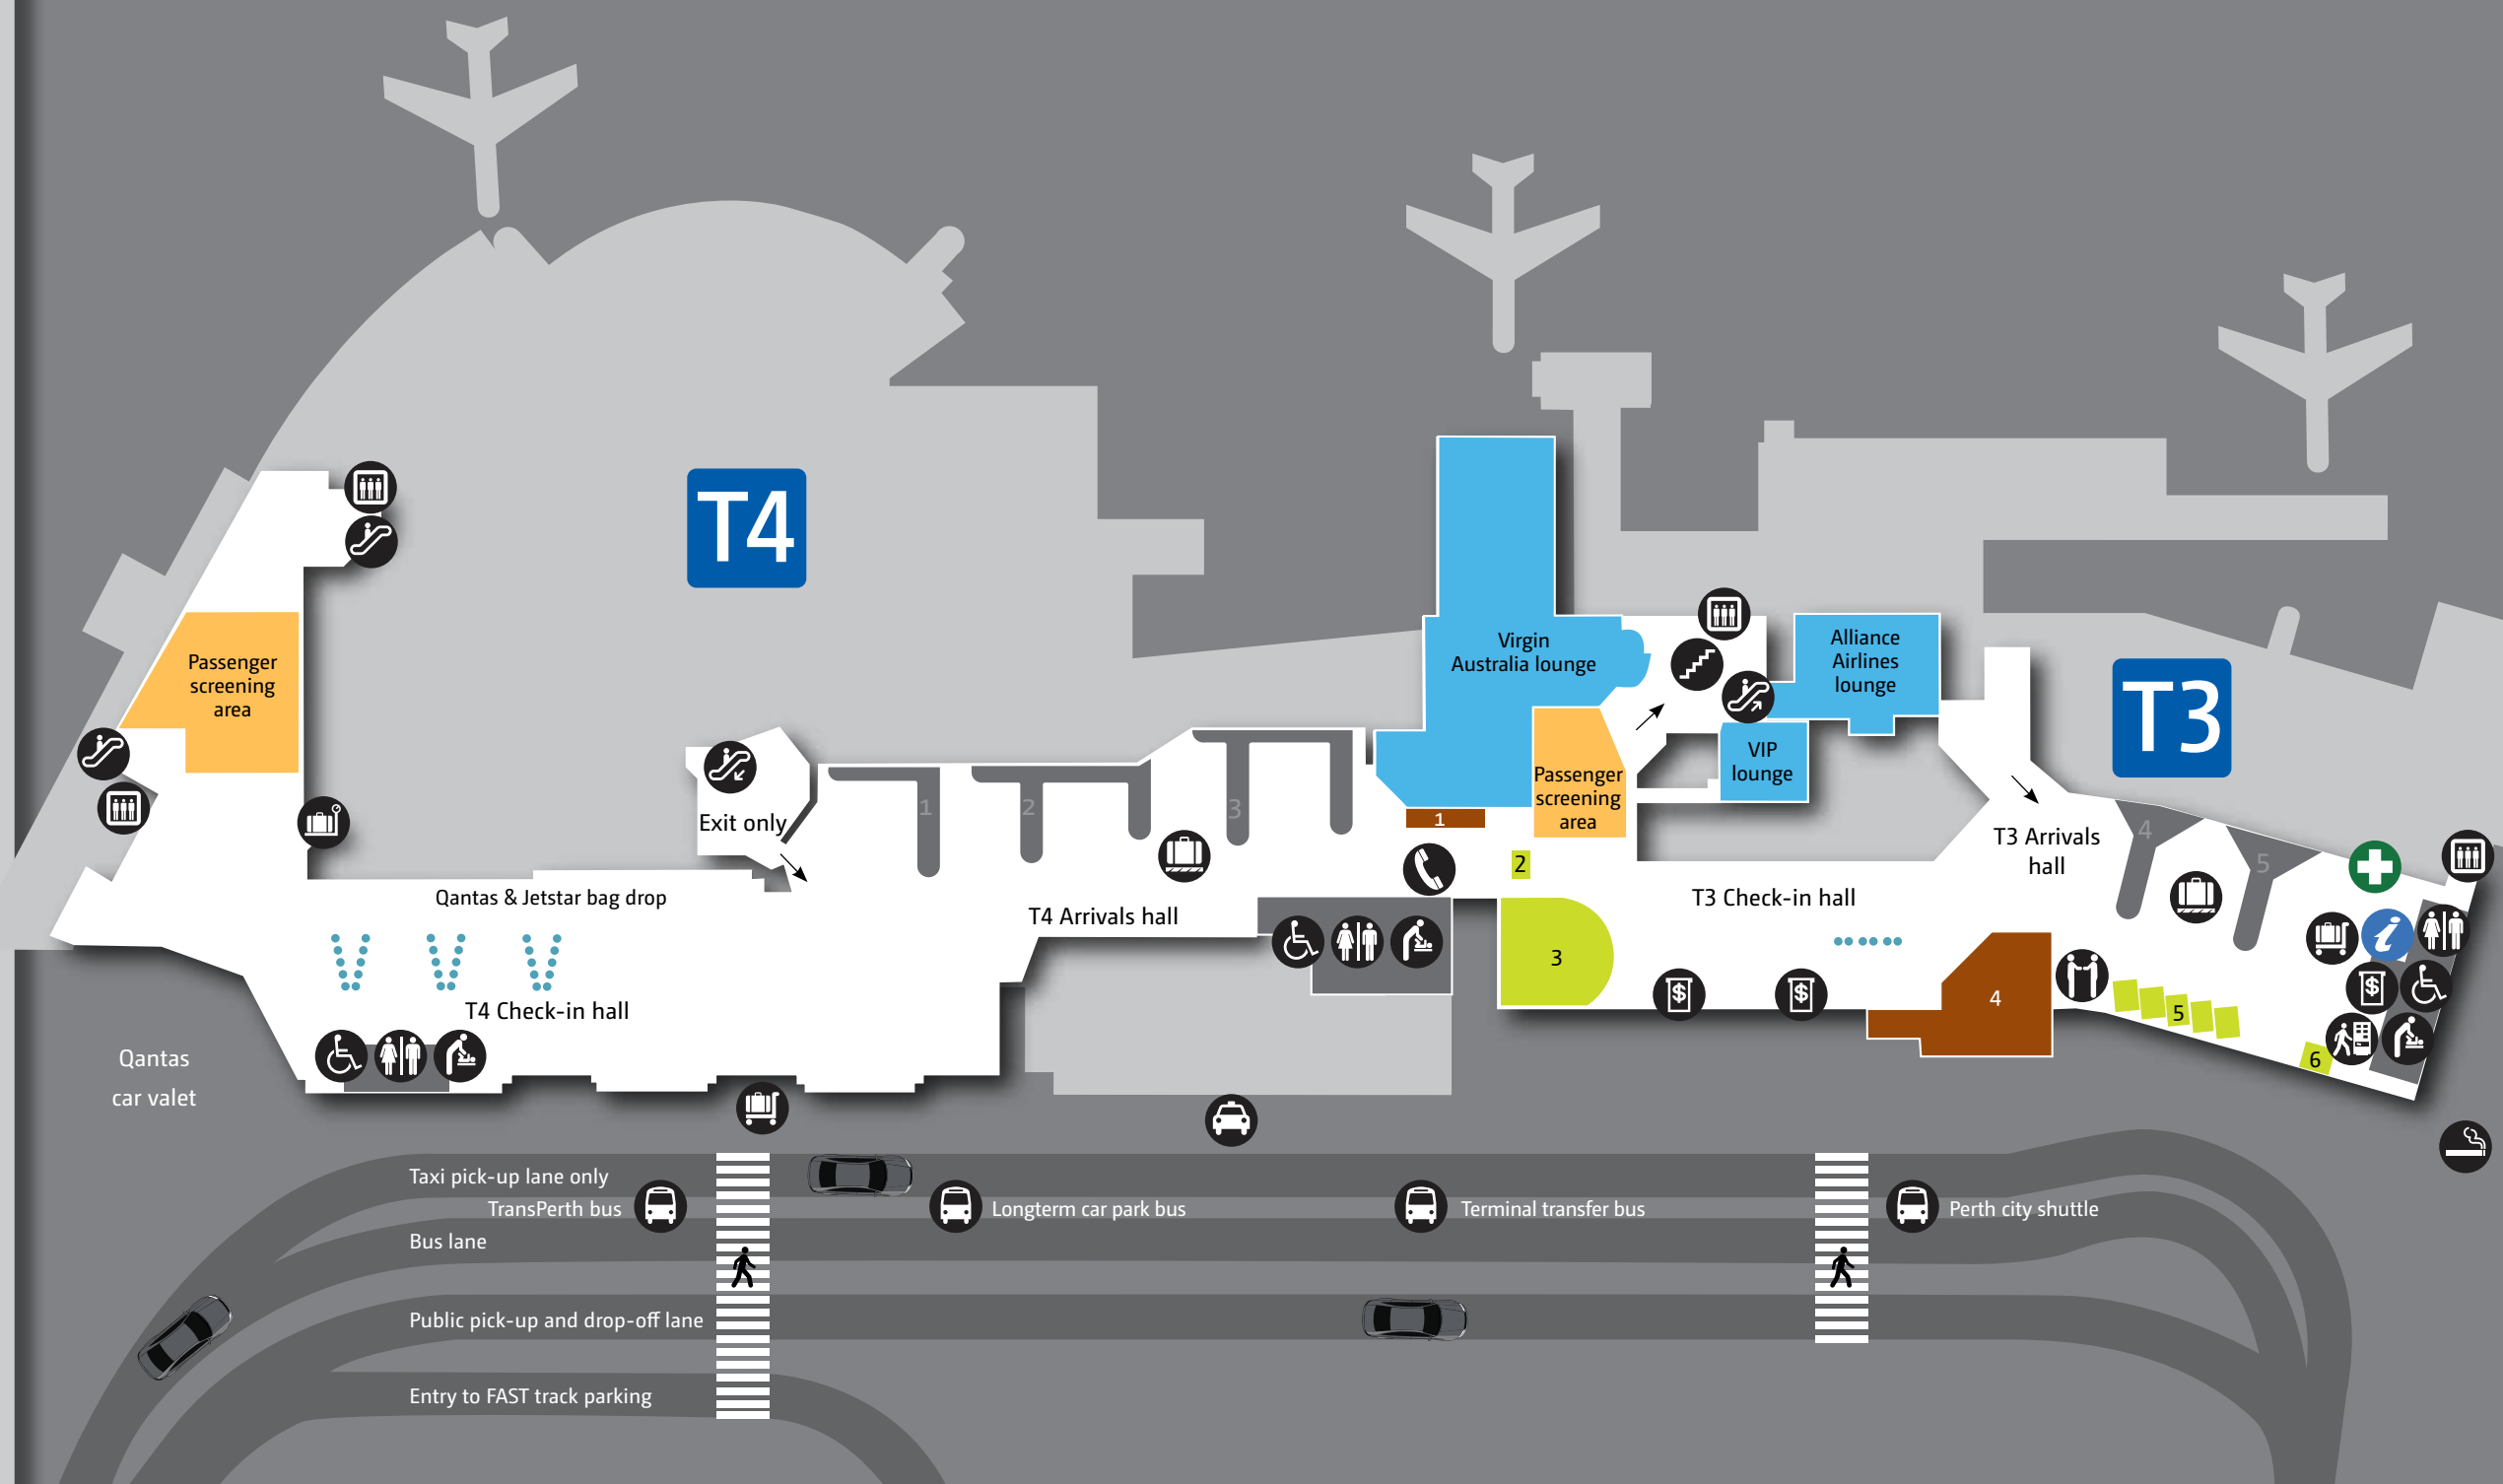

T3 & T4 Domestic Terminals Car park locations

KEY

- Long term car park bus route & bus stops
- Services depart approximately every 10 minutes from the bus lane to Long term car parks A, B, C & D

- Parking entry
- ACROD parking bays
- Terminal 3
- Terminal 4

- FASTtrack**
BUSINESS PARKING
- SHORTterm**
PARKING
- LONGterm**
PARKING
- PARK&wait**
- REGIONAL**
TERMINALS PARKING

GROUND FLOOR

DOMESTIC TERMINALS T3 & T4

-  Information
-  Toilet
-  Accessible toilet
-  Parenting room
-  Medical
-  Telephone
-  Elevator
-  Escalator
-  Stairs
-  ATM
-  Baggage weighing
-  Baggage claim
-  Trolley
-  Greeting point
-  Smoking area
-  Taxi
-  Bus
-  Vending machine
-  Check-in kiosk
-  Passenger screening area
-  Airline lounges

LEVEL ONE

DOMESTIC TERMINALS T3 & T4

-  Toilet
-  Accessible toilet
-  Parenting room
-  Internet
-  Telephone
-  Elevator
-  Escalator
-  Stairs
-  ATM
-  Vending machine

SHOPS & SERVICES	
Relay.....	1
Australian Way.....	2
Beachculture.....	5

FOOD & BEVERAGE	
New Orbit Inn.....	3
Fresh Connections.....	4
Sumo Salad.....	6
Red Rooster.....	7
Hudsons Coffee.....	8