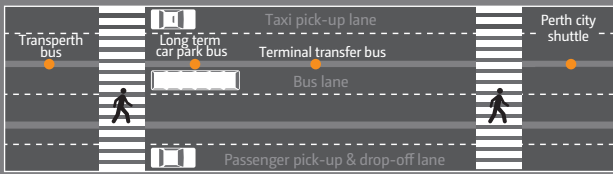

T3 & T4 Domestic Terminals Car park locations

KEY

- Long term car park bus route & bus stops
- Services depart approximately every 10 minutes from the bus lane to Long term car parks A, B, C & D

- Parking entry
- ACROD parking bays
- Terminal 3
- Terminal 4

- FASTtrack**
BUSINESS PARKING
- SHORTterm**
PARKING
- LONGterm**
PARKING
- PARK&wait**
- REGIONAL**
TERMINALS PARKING

GROUND FLOOR

DOMESTIC TERMINALS T3 & T4

-  Information
-  Toilet
-  Accessible toilet
-  Parenting room
-  Medical
-  Telephone
-  Elevator
-  Escalator
-  Stairs
-  ATM
-  Baggage weighing
-  Baggage claim
-  Trolley
-  Greeting point
-  Smoking area
-  Taxi
-  Bus
-  Vending machine
-  Check-in kiosk
-  Passenger screening area
-  Airline lounges

LEVEL ONE

DOMESTIC TERMINALS T3 & T4

-  Toilet
-  Accessible toilet
-  Parenting room
-  Internet
-  Telephone
-  Elevator
-  Escalator
-  Stairs
-  ATM
-  Vending machine

SHOPS & SERVICES	
Relay.....	1
Australian Way.....	2
Beachculture.....	5