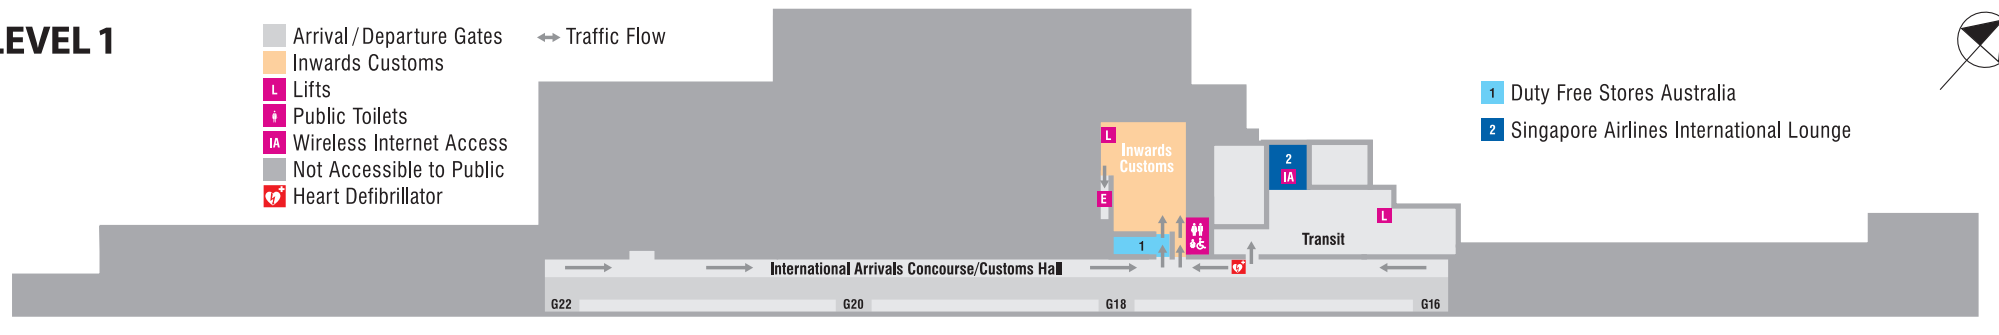

LEVEL 2

Services & Amenities Money Food & Beverage Shops

- Arrival / Departure Gates
- 42 Children's Play Area
- Directory Board
- E Escalator
- L Lifts
- 43 Prayer Room
- Public Phones
- Public Toilets
- Not Accessible to Public
- Traffic Flow

LEVEL 1

- Arrival / Departure Gates
- Inwards Customs
- L Lifts
- Public Toilets
- IA Wireless Internet Access
- Not Accessible to Public
- Heart Defibrillator

- 1 Duty Free Stores Australia
- 2 Singapore Airlines International Lounge