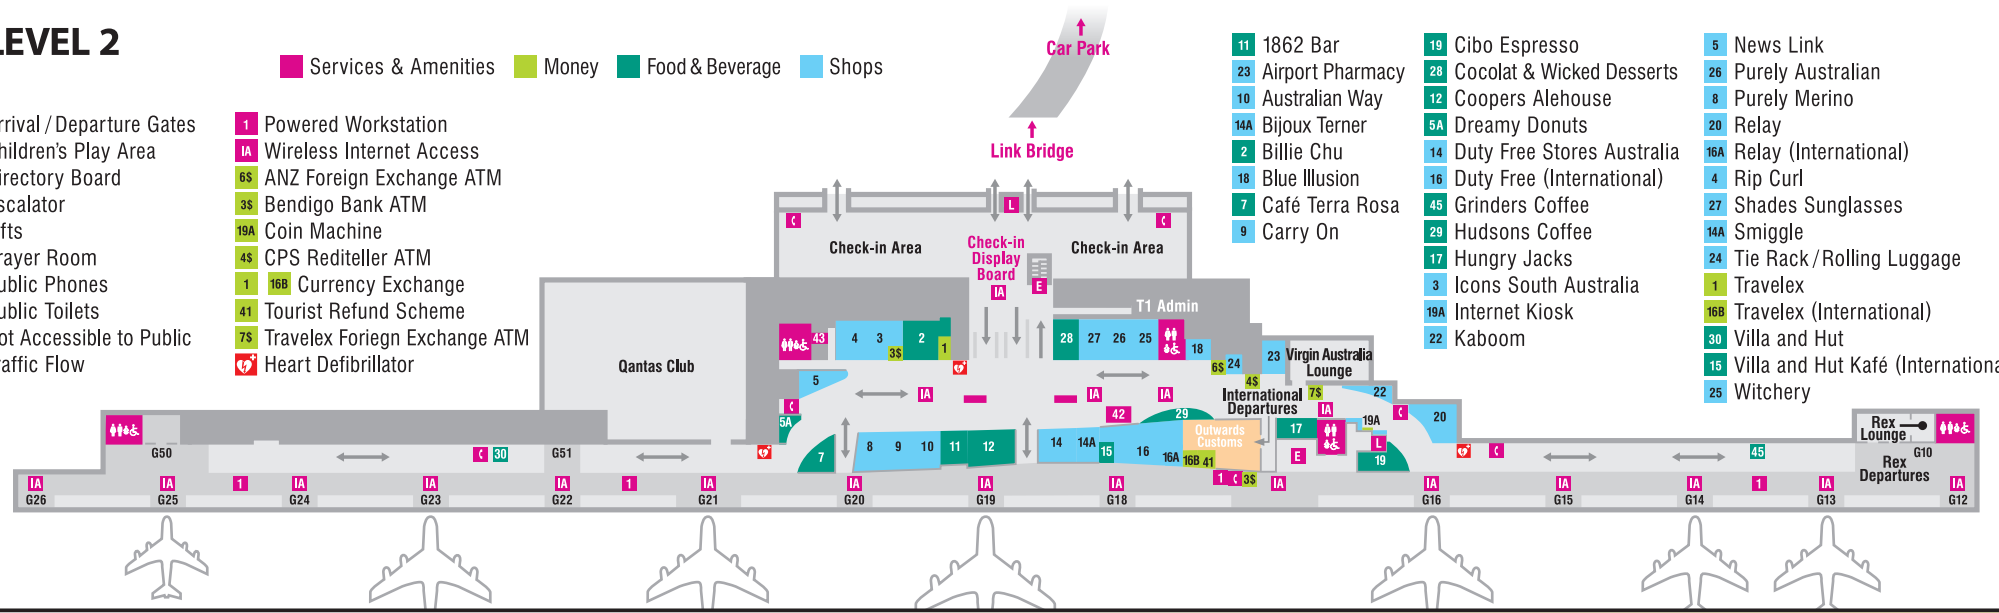

LEVEL 2

Services & Amenities Money Food & Beverage Shops

- Arrival / Departure Gates
- 42 Children's Play Area
- Directory Board
- E Escalator
- L Lifts
- 43 Prayer Room
- Public Phones
- Public Toilets
- Not Accessible to Public
- Traffic Flow

- 11 1862 Bar
- 19 Cibo Espresso
- 5 News Link
- 23 Airport Pharmacy
- 28 Cocolat & Wicked Desserts
- 26 Purely Australian
- 10 Australian Way
- 12 Coopers Alehouse
- 8 Purely Merino
- 14A Bijoux Ternier
- 5A Dreamy Donuts
- 20 Relay
- 2 Billie Chu
- 14 Duty Free Stores Australia
- 16A Relay (International)
- 18 Blue Illusion
- 16 Duty Free (International)
- 4 Rip Curl
- 7 Café Terra Rosa
- 45 Grinders Coffee
- 27 Shades Sunglasses
- 9 Carry On
- 29 Hudsons Coffee
- 14A Smiggle
- 17 Hungry Jacks
- 24 Tie Rack/Rolling Luggage
- 3 Icons South Australia
- 19A Internet Kiosk
- 1 Travellex
- 22 Kaboom
- 16B Travellex (International)
- 30 Villa and Hut
- 15 Villa and Hut Kafé (International)
- 25 Witchery

LEVEL 1

- Arrival / Departure Gates
- Inwards Customs
- L Lifts
- Public Toilets
- IA Wireless Internet Access
- Not Accessible to Public
- Heart Defibrillator

- 1 Duty Free Stores Australia
- 2 Singapore Airlines International Lounge

- 3-8 Car Rental
- 1 Hudsons Coffee
- 1A Hudsons Coffee Outdoor Area
- 2 Travellex