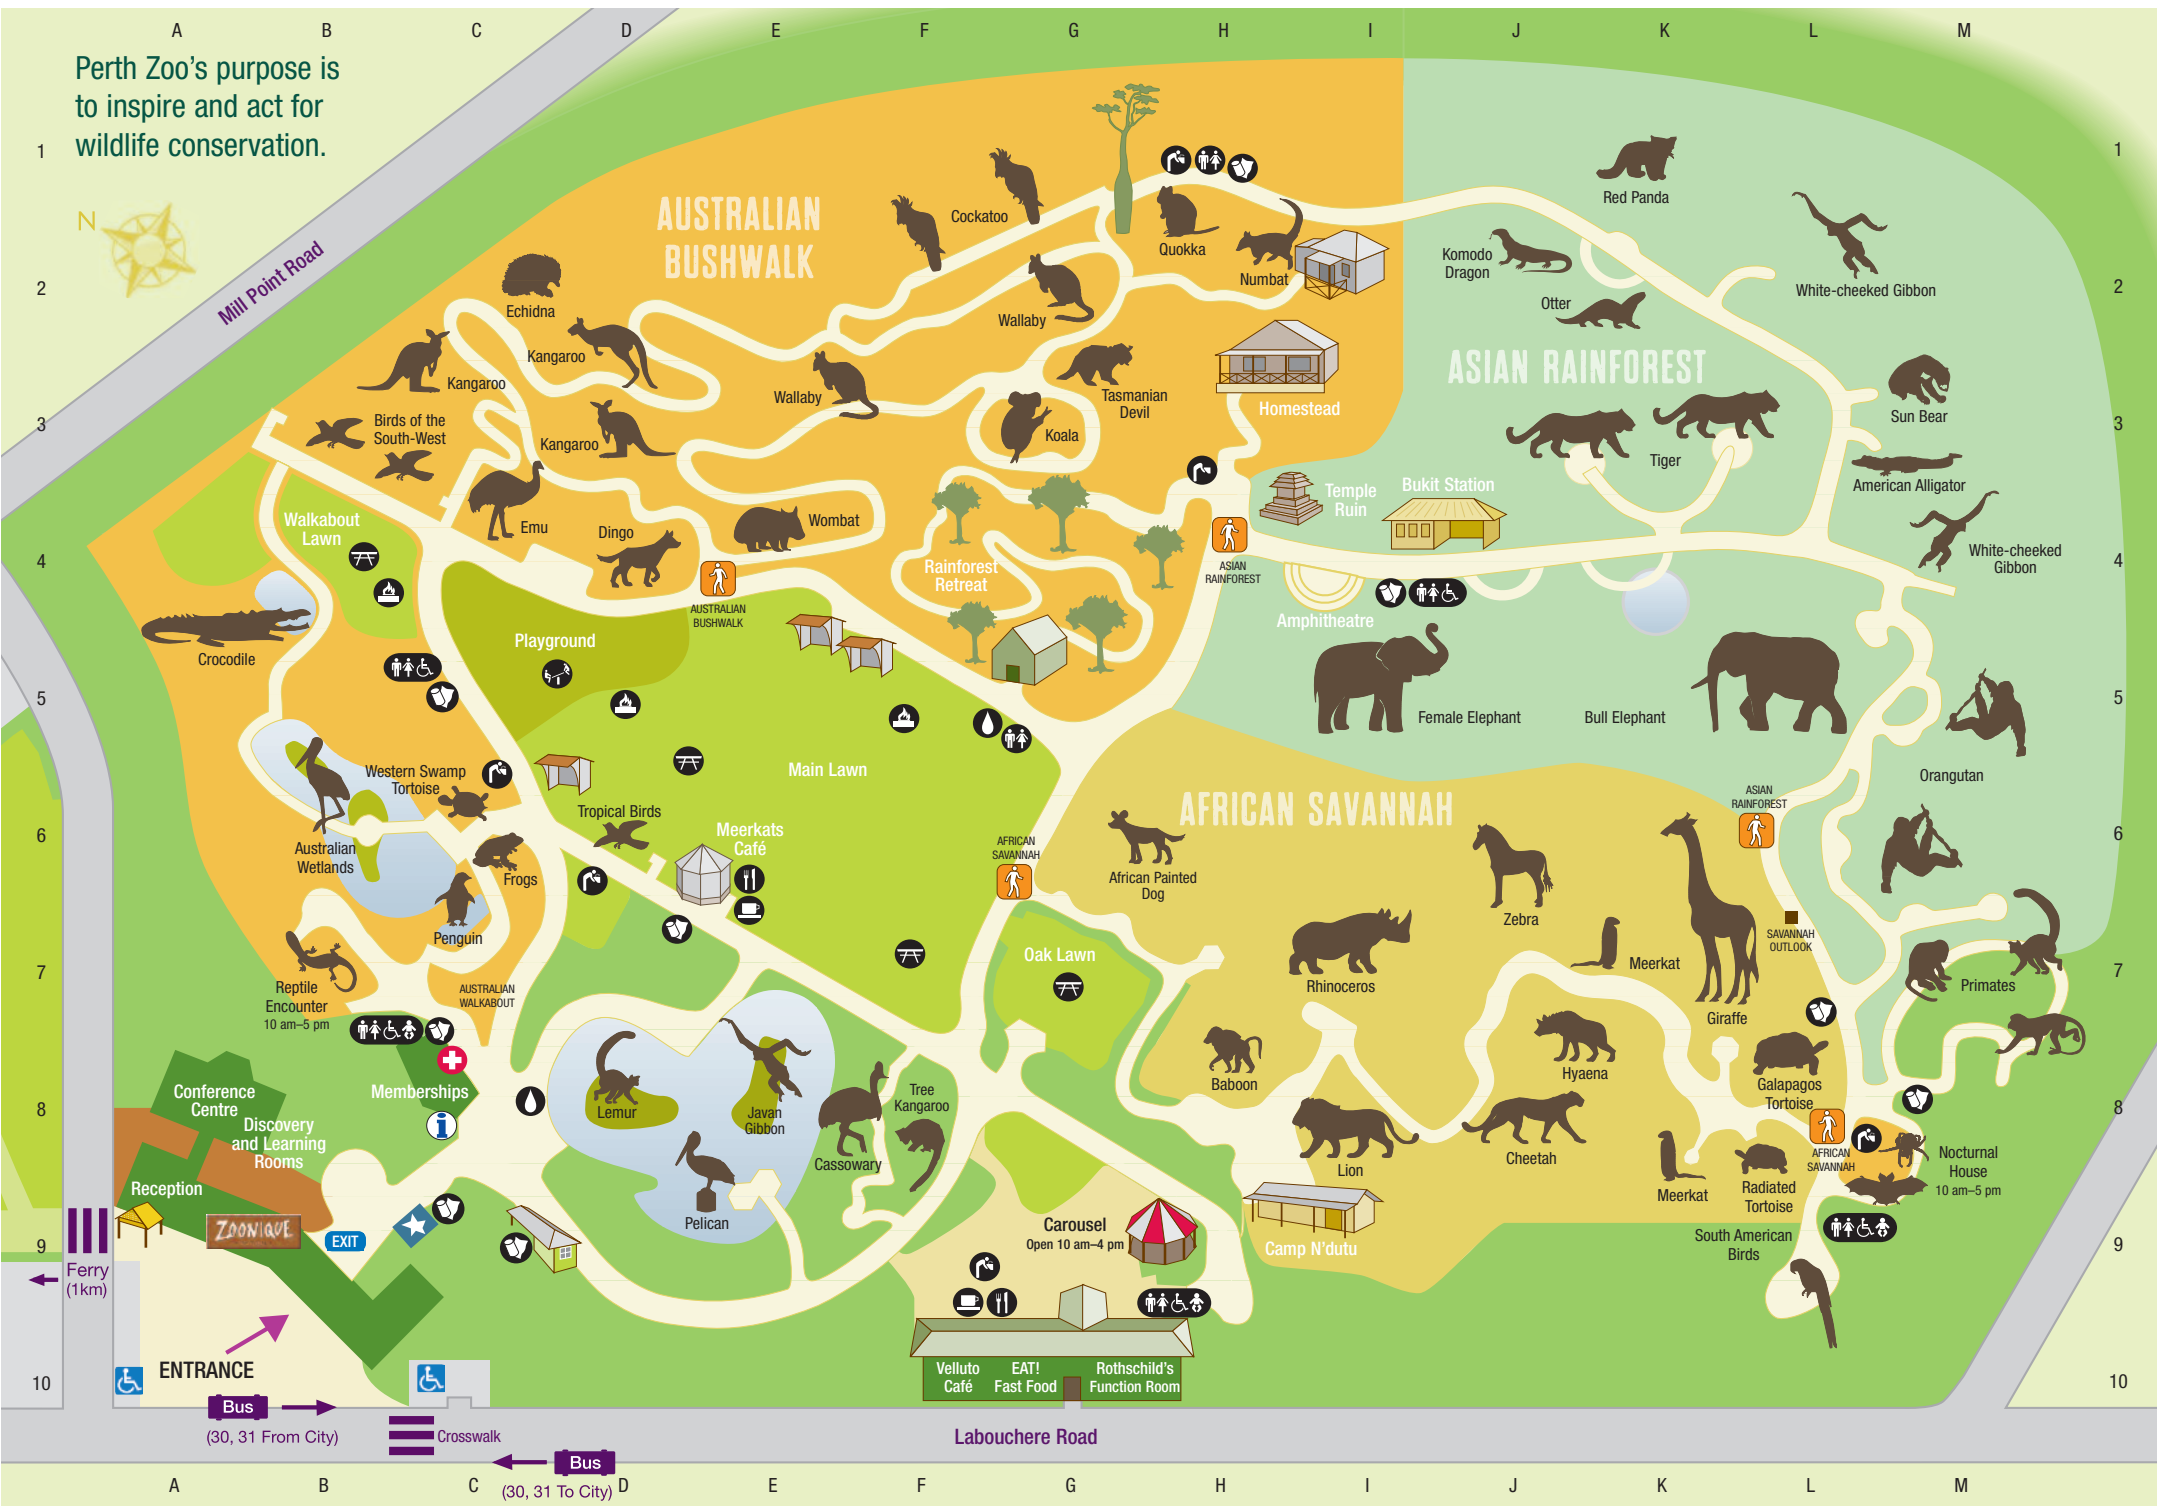

Perth Zoo's purpose is to inspire and act for wildlife conservation.

Mill Point Road

AUSTRALIAN BUSHWALK

ASIAN RAINFOREST

AFRICAN SAVANNAH

ENTRANCE

Bus (30, 31 From City)

Crosswalk

Bus (30, 31 To City)

Labouchere Road

Velluto Café EAT! Fast Food Rothschild's Function Room

Ferry (1km)

1

2

3

4

5

6

7

8

9

10

1

2

3

4

5

6

7

8

9

10